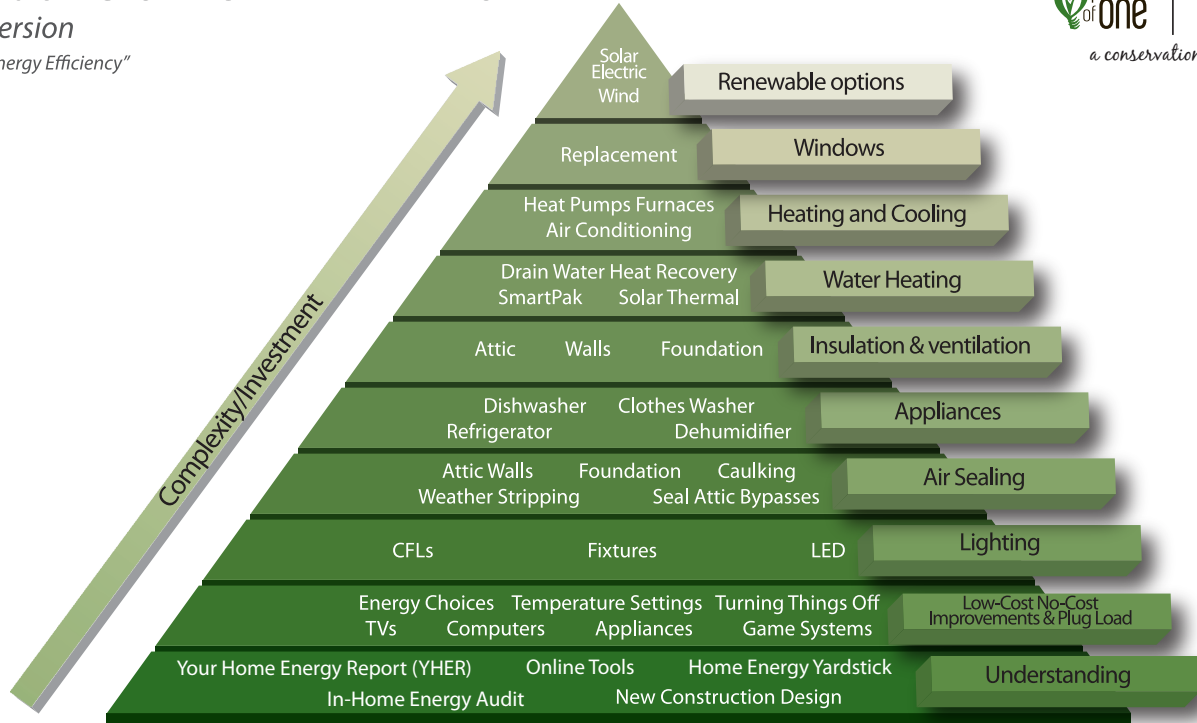

The Pyramid of CONSERVATION

residential version

"A Foundation in Energy Efficiency"

www.mnpower.com/powerofonehome

Conservation – where do I begin?

The choice of to be more energy efficient may be clear, but the starting point can be more difficult to determine. The Pyramid of Conservation is designed to help you prioritize steps and develop an action plan that's right for you. By establishing a foundation in energy efficiency and gaining a better understanding about how you use energy, you can more effectively work your way up the pyramid.